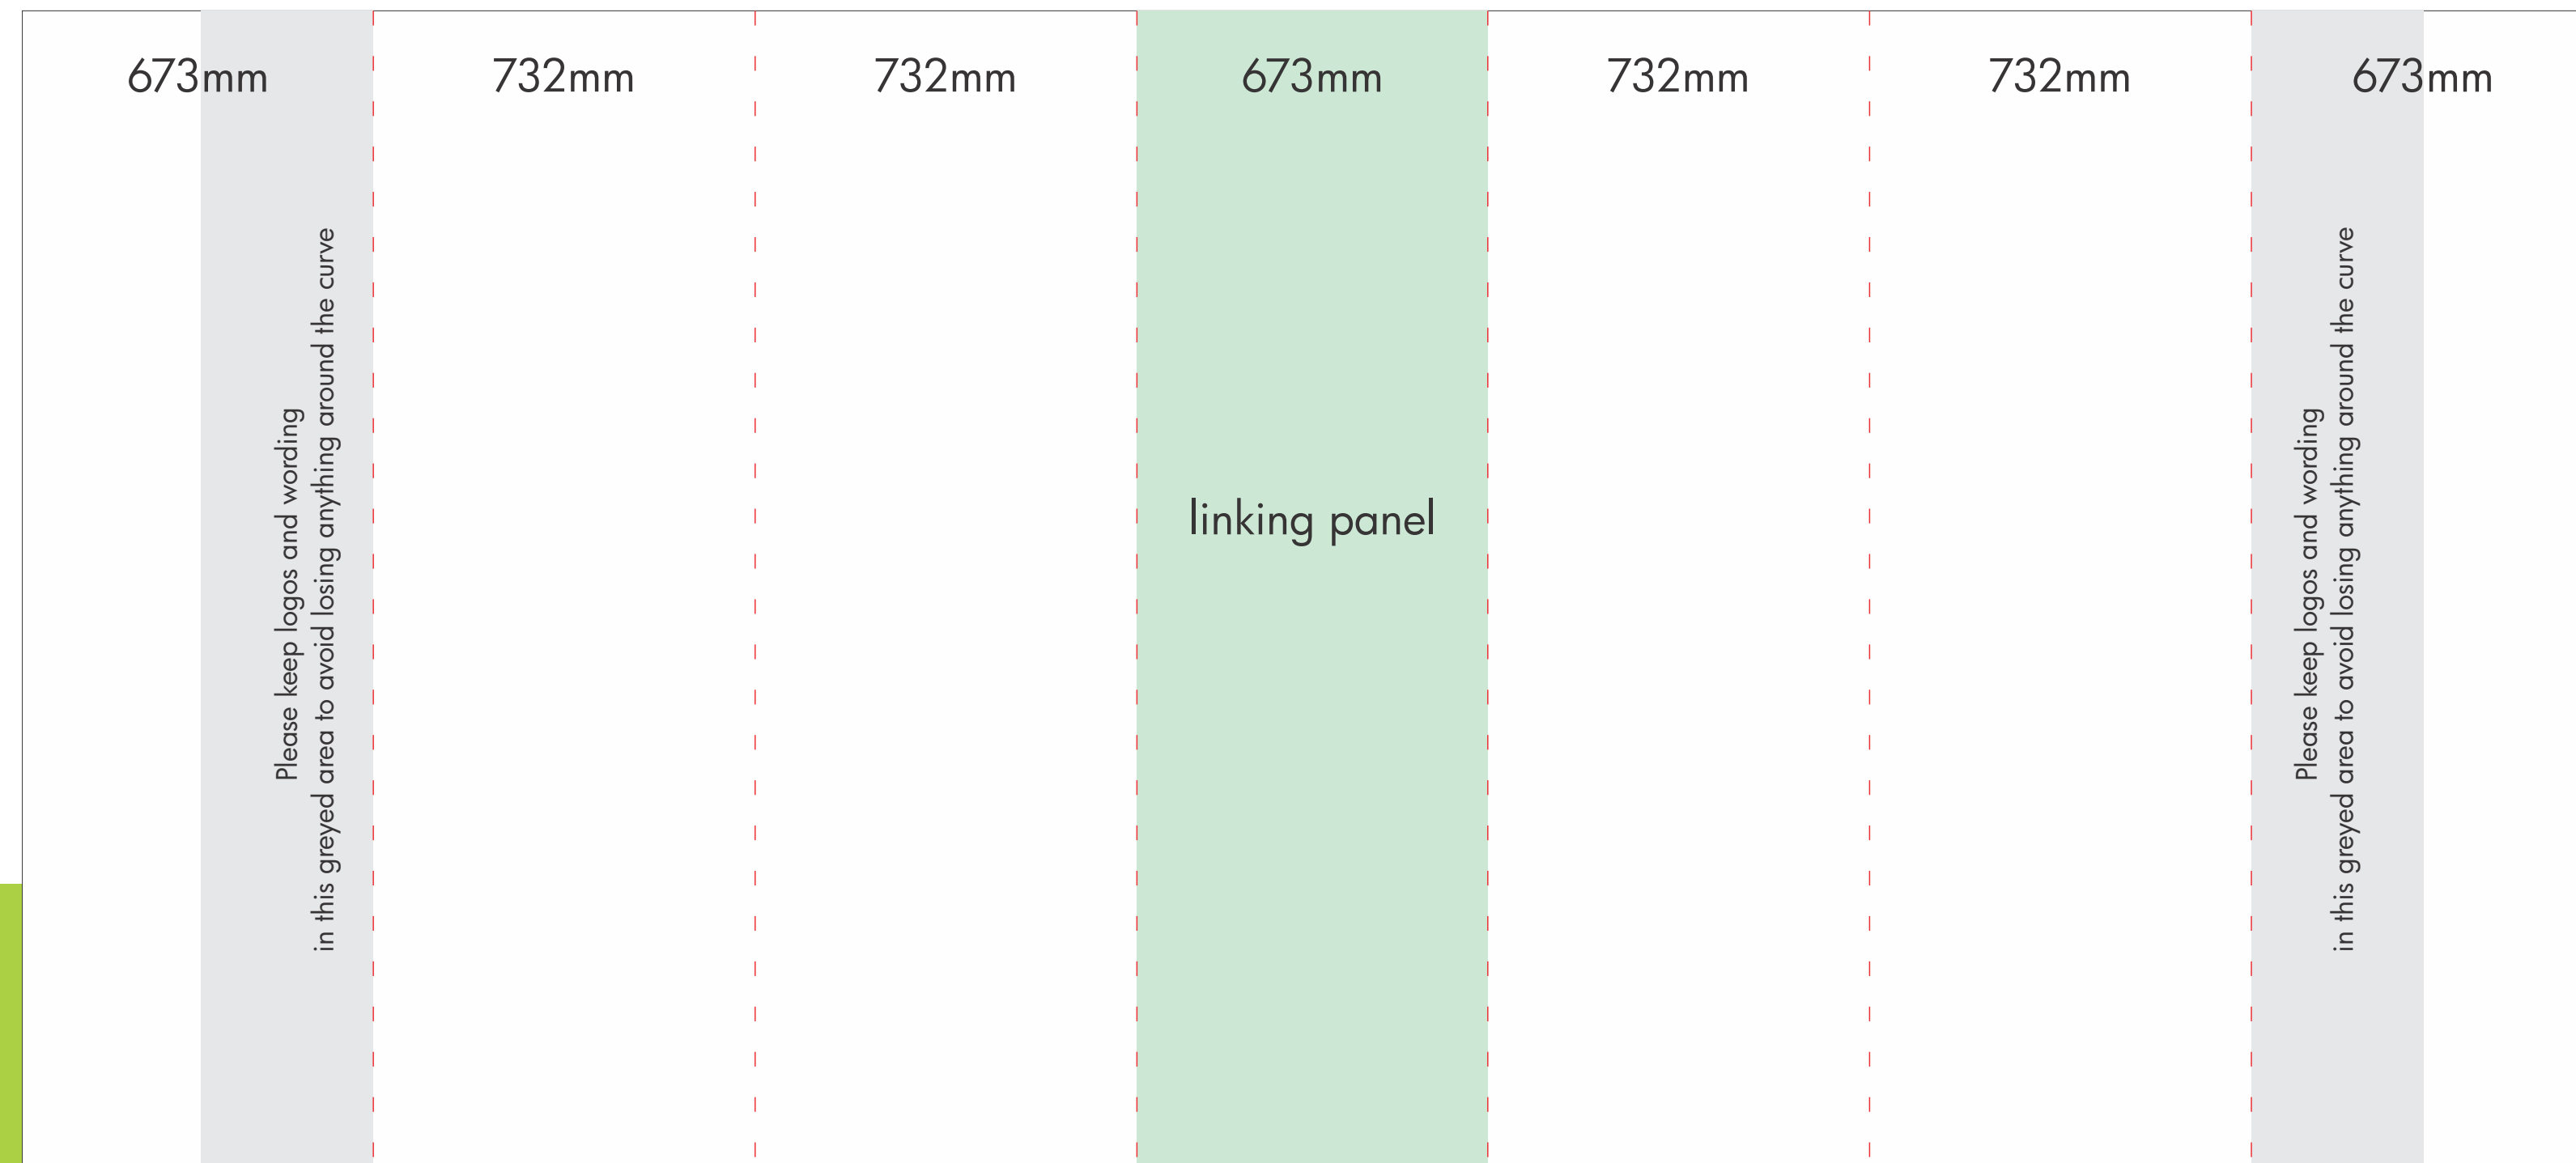

2 x 2 Linked Pop up

Set as 1 file - 4947mm x 2225mm finished visual area

Set artwork to be quarter finished size

SUPPLY ARTWORK WITH BLEED & CROP MARKS

Try to minimise the amount of type that crosses over each panel break

Set all images & colours to CMYK

To ensure a solid black set to c20 m20 y20 k100

File formats to be in vector format high resolution .pdfps ... or .eps files

Images to be minimum 300dpi at quarter finished size

All layers and/or special effects to be flattened

If colour match is required please provide Pantone references

All fonts must be converted to outlines/curves