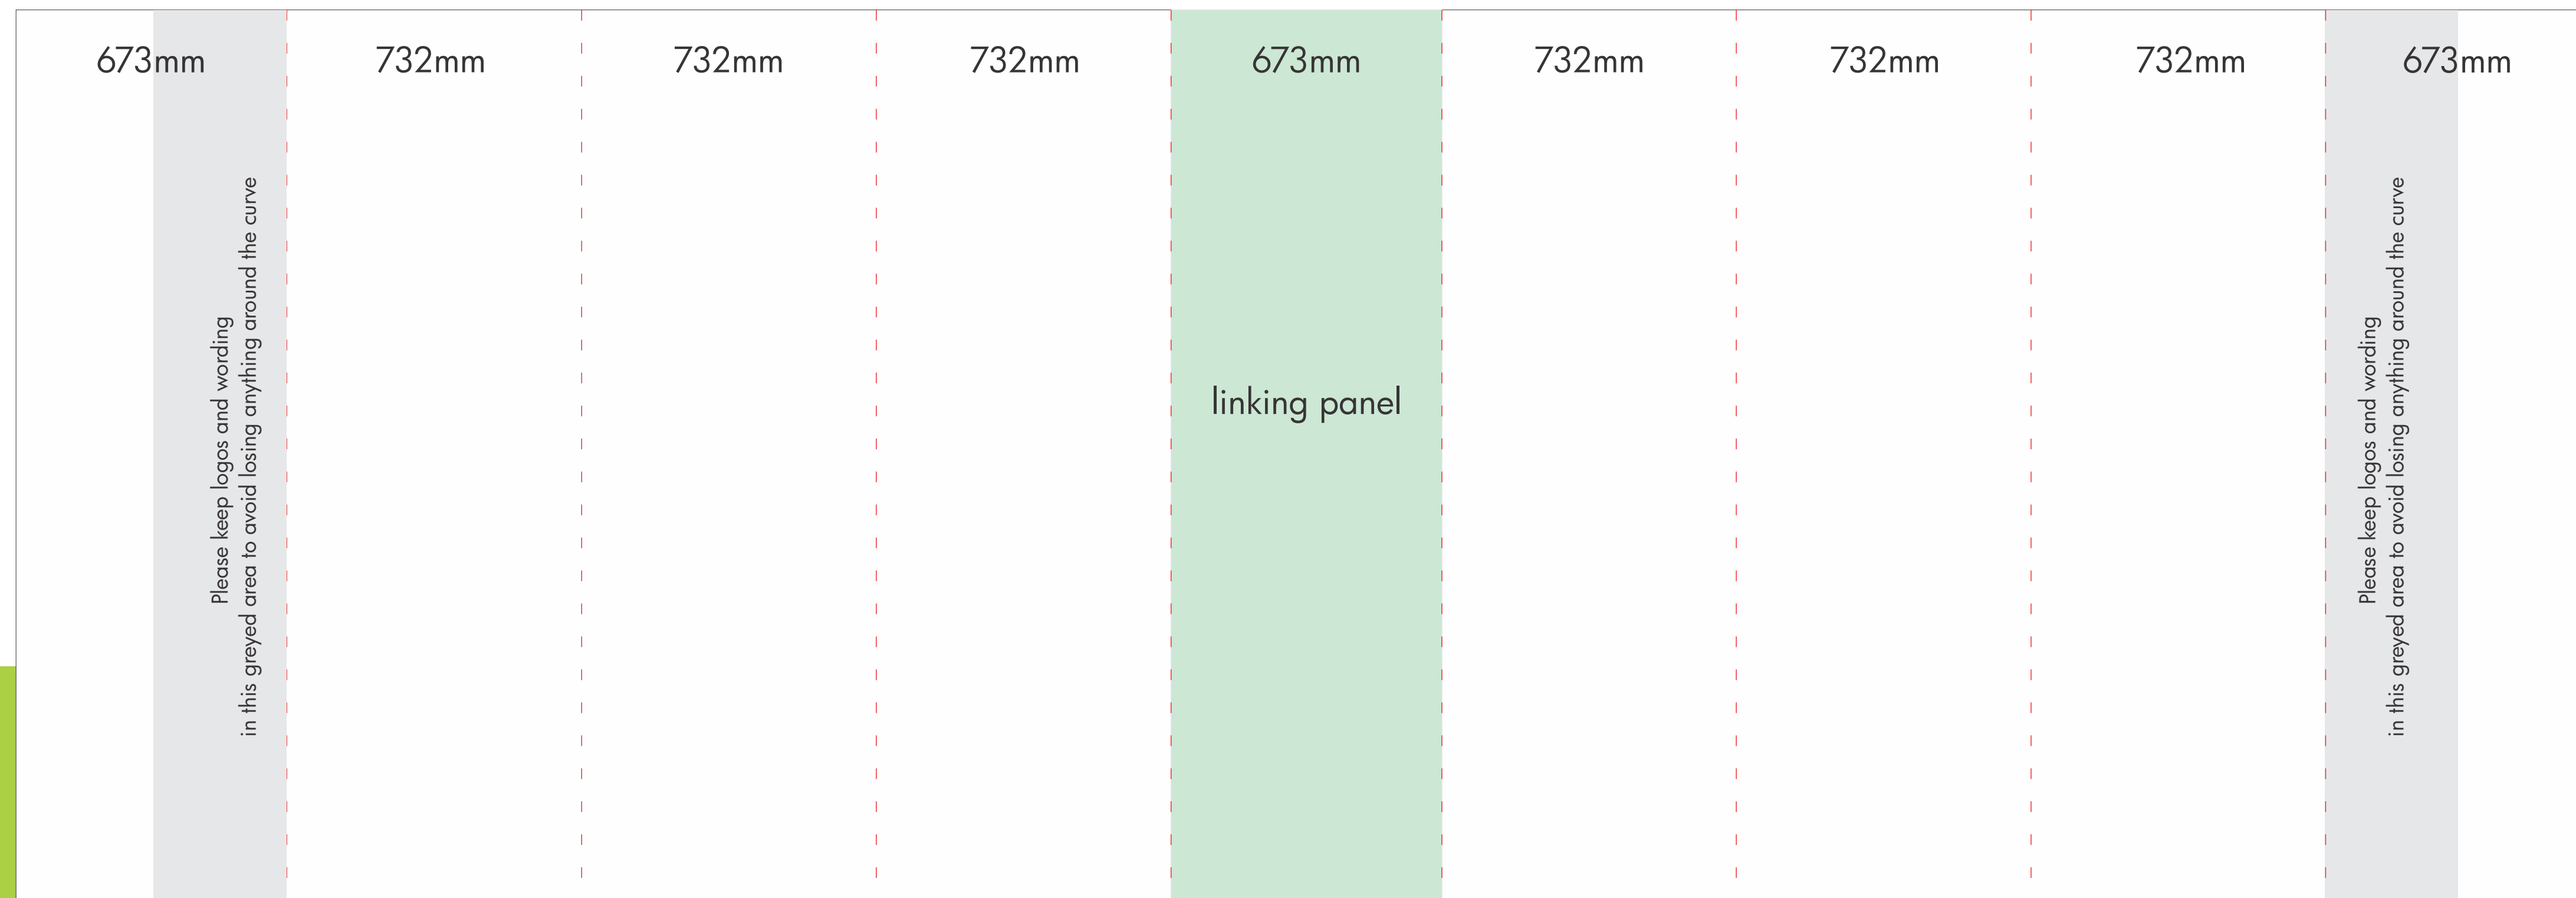

3 x 3 Linked Pop up

Set as 1 file - 6411mm x 2225mm finished visual area

Set artwork to be quarter finished size

SUPPLY ARTWORK WITH BLEED & CROP MARKS

Try to minimise the amount of type that crosses over each panel break

Set all images & colours to CMYK

To ensure a solid black set to c20 m20 y20 k100

File formats to be in vector format high resolution .pdfps ... or .eps files

Images to be minimum 300dpi at quarter finished size

All layers and/or special effects to be flattened

If colour match is required please provide Pantone references

All fonts must be converted to outlines/curves