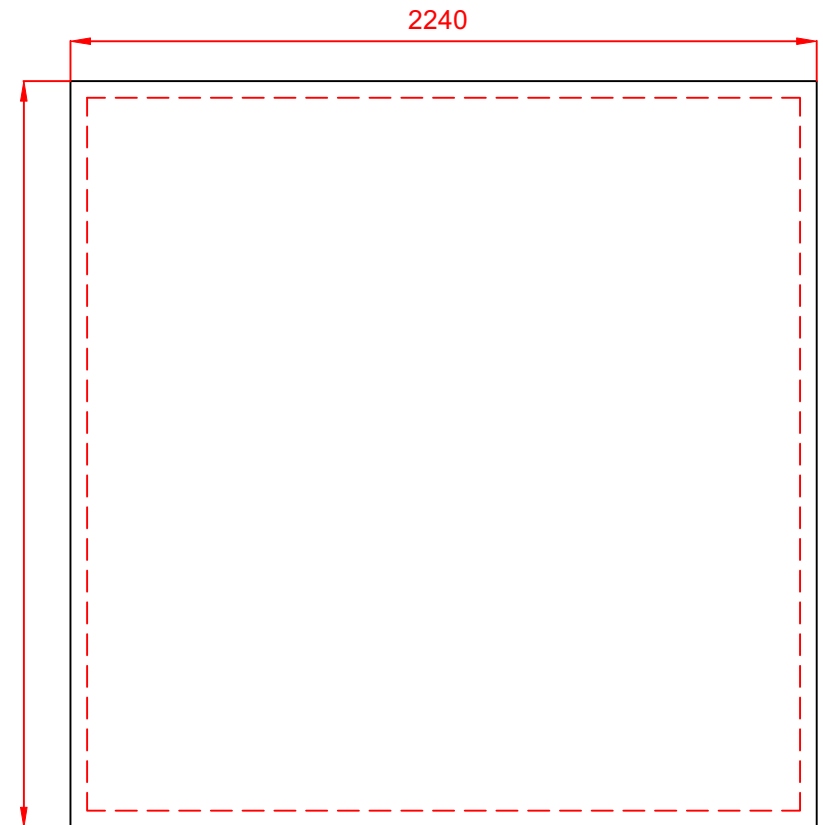

GRAPHIC TEMPLATE 3X3 BACKLIT POP UP
 Frame Size: 2240(W) x 2240(H) x 380(D)mm
 Graphic Size: 2960 x 2240mm; 2240 x 2240mm

- Layout area
- - - - - Safe viewable area
- · - · - Front viewable area

Side: Blockout fabric:2239x340mm- 2pcs

Top: Blockout fabric:2237x340mm

Back: Blockout fabric:2240x2240mm (There is no printing on the back.)