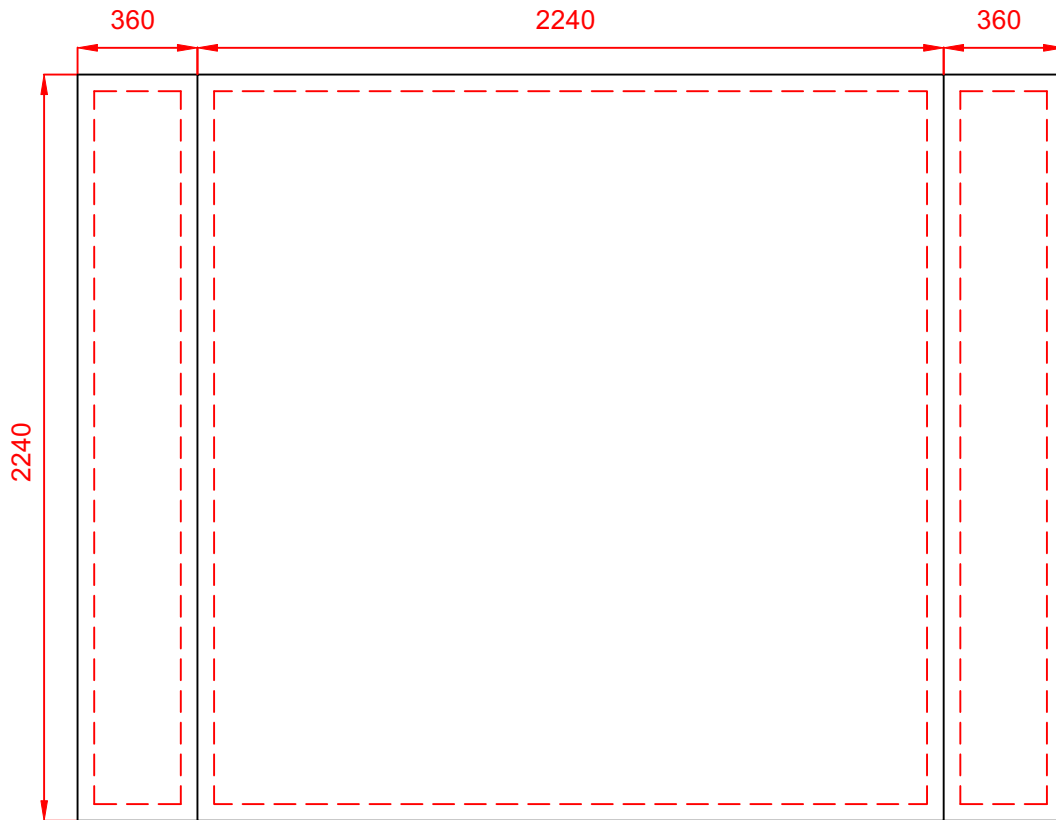

GRAPHIC TEMPLATE 3X3 BACKLIT POP UP
 Frame Size: 2240(W) x 2240(H) x 380(D)mm
 Graphic Size: 2960 x 2240mm; 2240 x 2240mm

- Layout area
- - - - - Safe viewable area
- · - · - Front viewable area

Side: Blockout fabric:2239x340mm- 2pcs

Top: Blockout fabric:2237x340mm

Back: Blockout fabric:2240x2240mm (There is no printing on the back.)