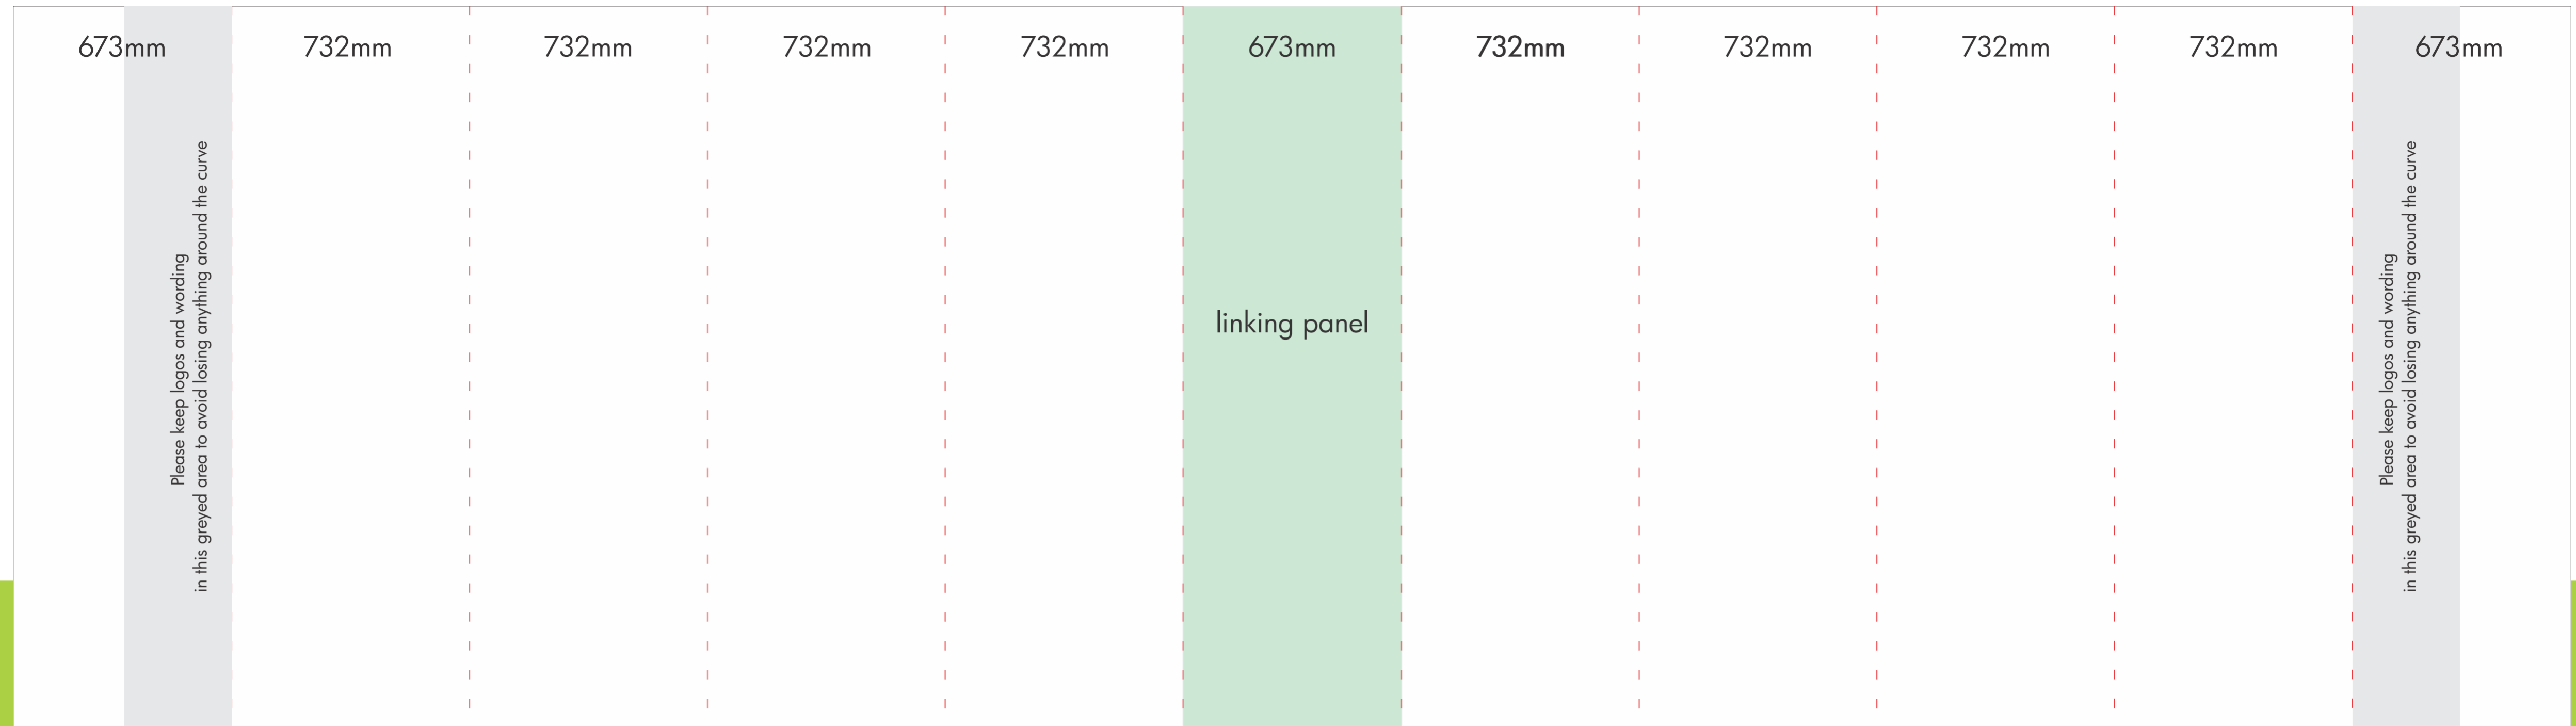

4 x 4 Linked Pop up

Set as 1 file - 7875mm x 2225mm finished visual area

Set artwork to be quarter finished size

SUPPLY ARTWORK WITH BLEED & CROP MARKS

Try to minimise the amount of type that crosses over each panel break

Set all images & colours to CMYK

To ensure a solid black set to c20 m20 y20 k100

File formats to be in vector format high resolution .pdfps ... or .eps files

Images to be minimum 300dpi at quarter finished size

All layers and/or special effects to be flattened

If colour match is required please provide Pantone references

All fonts must be converted to outlines/curves