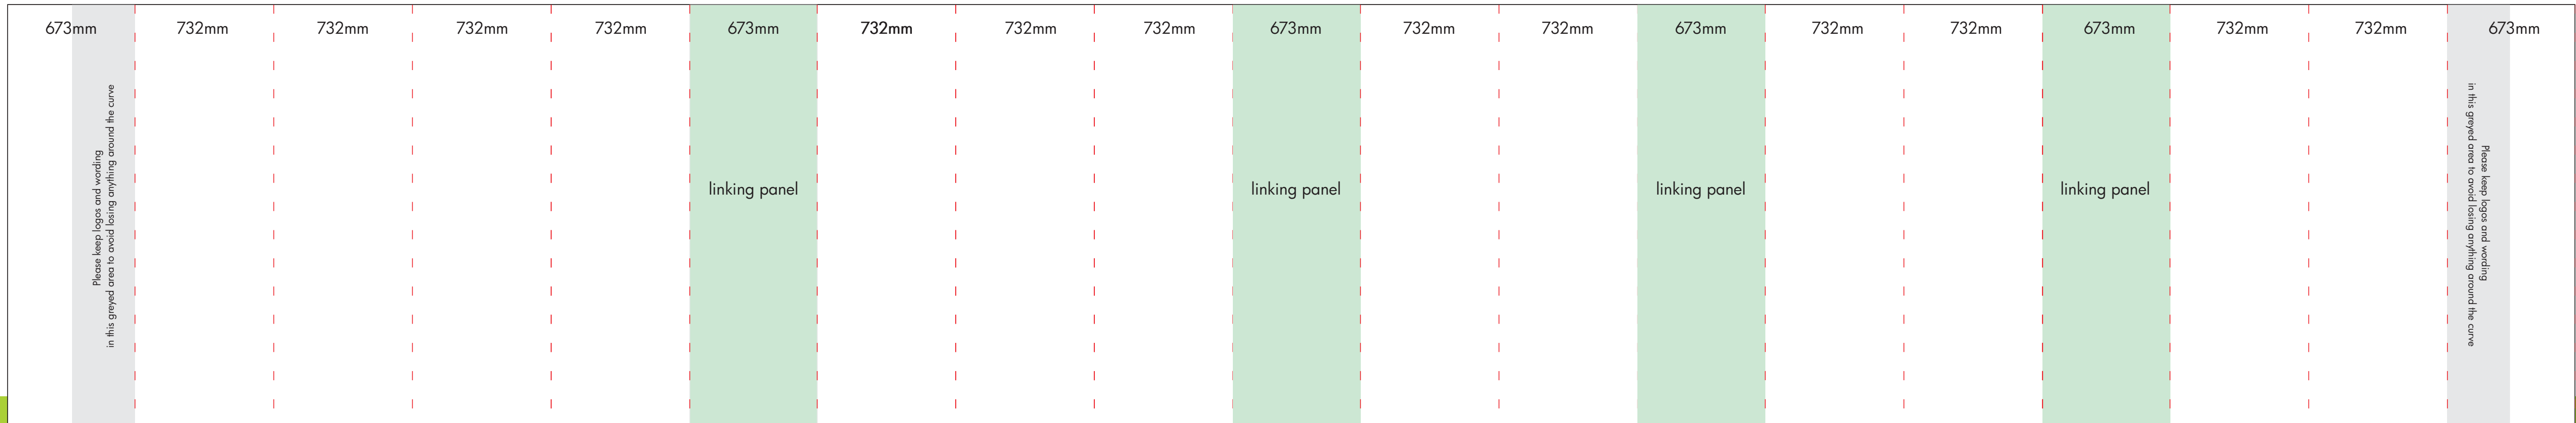

6 x 4 Linked Pop up

Set as 1 file - 13554mm x 2225mm finished visual area

Set artwork to be quarter finished size

SUPPLY ARTWORK WITH BLEED & CROP MARKS

Try to minimise the amount of type that crosses over each panel break

Set all images & colours to CMYK

To ensure a solid black set to c20 m20 y20 k100

File formats to be in vector format high resolution .pdfps ... or .eps files

Images to be minimum 300dpi at quarter finished size

All layers and/or special effects to be flattened

If colour match is required please provide Pantone references

All fonts must be converted to outlines/curves