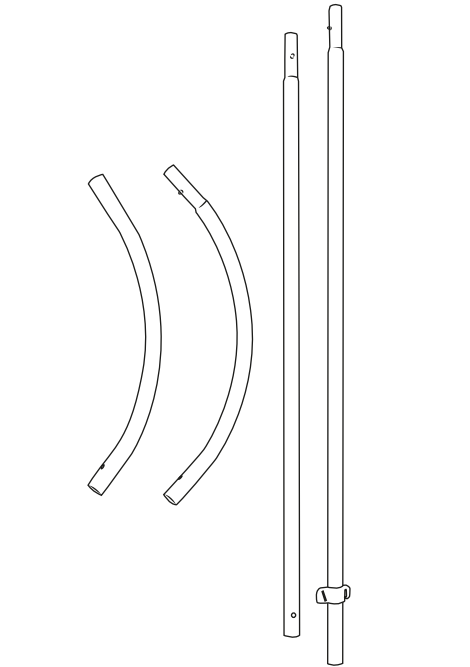

Formulate Lite Quill

1

2

3

4

5

FORMULATE

Fabric Displays
Counters
Retail Displays
Exhibition & Hanging Displays

Important note: These instructions are based on assembling the small version. Other size kits will have slightly different configurations of poles but can still be assembled in the same way.

Please note: Bungee toggle not included