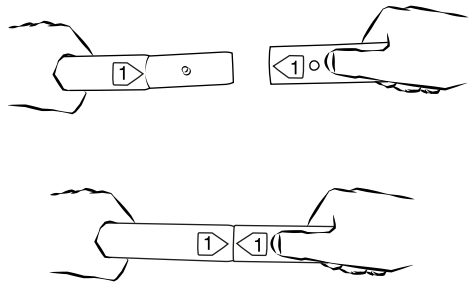

Formulate Lite Quill

1

2

3

4

5

FORMULATE

Fabric Displays
Counters
Retail Displays
Exhibition & Hanging Displays

Important note: These instructions are based on assembling the small version. Other size kits will have slightly different configurations of poles but can still be assembled in the same way.

Please note: Bungee toggle not included