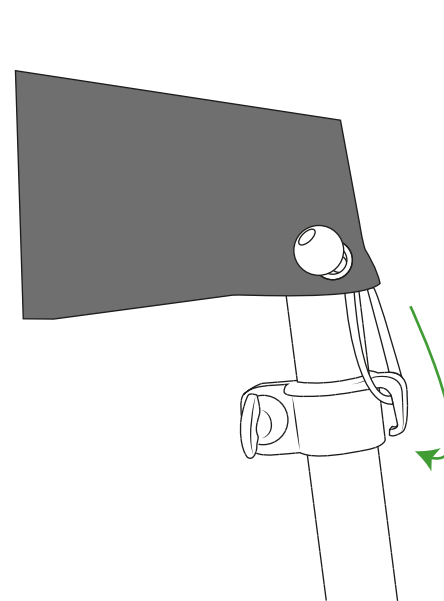

Formulate Lite Quill

1

2

3

4

5

FORMULATE

Fabric Displays
Counters
Retail Displays
Exhibition & Hanging Displays

Important note: These instructions are based on assembling the small version. Other size kits will have slightly different configurations of poles but can still be assembled in the same way.

Please note: Bungee toggle not included