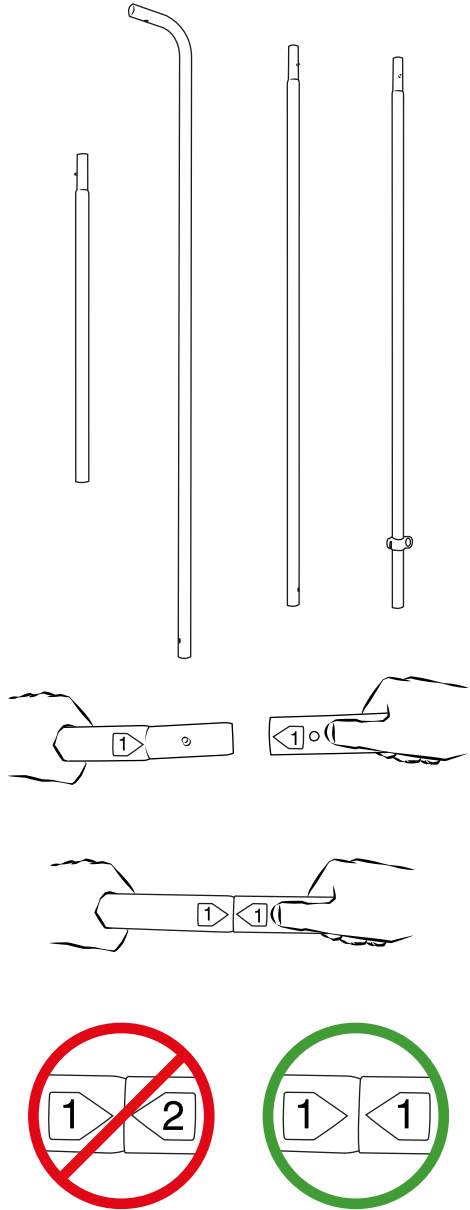

# Formulate Lite Rectangle

# FORMULATE

Fabric Displays  
Counters  
Retail Displays  
Exhibition & Hanging Displays

Important note: These instructions are based on assembling the medium version. Other size kits will have slightly different configurations of poles but can still be assembled in the same way.