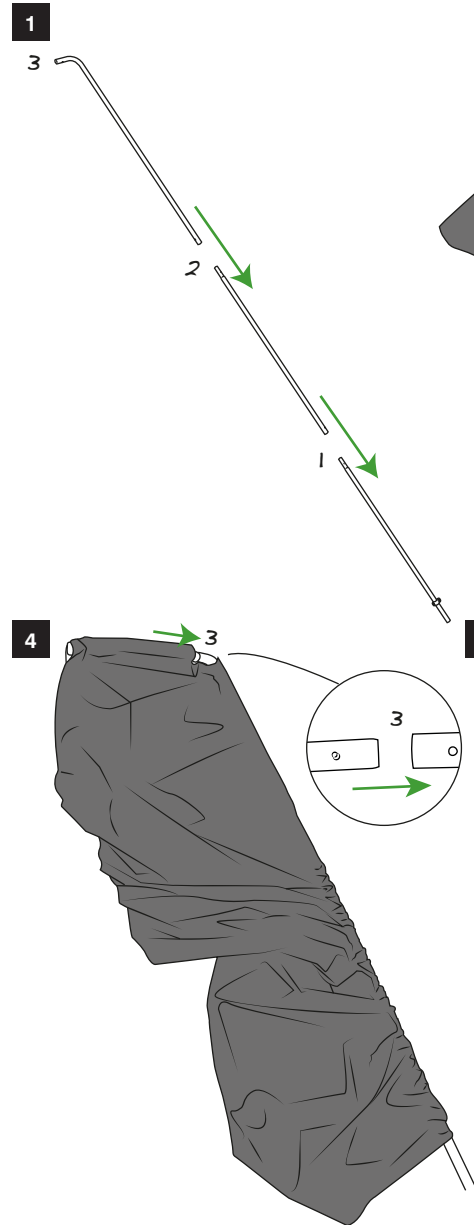

# Formulate Lite Rectangle

# FORMULATE

Fabric Displays  
Counters  
Retail Displays  
Exhibition & Hanging Displays

Important note: These instructions are based on assembling the medium version. Other size kits will have slightly different configurations of poles but can still be assembled in the same way.