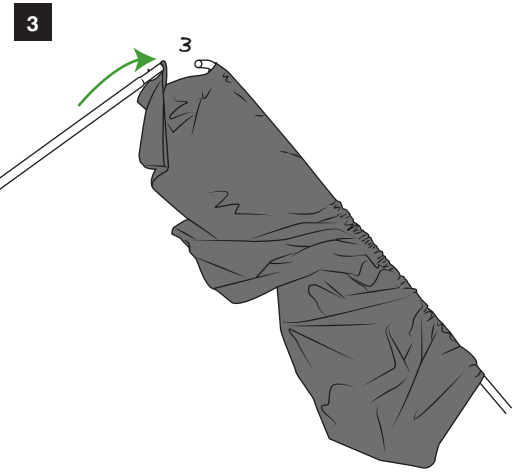

# Formulate Lite Rectangle

# FORMULATE

Fabric Displays  
Counters  
Retail Displays  
Exhibition & Hanging Displays

Important note: These instructions are based on assembling the medium version. Other size kits will have slightly different configurations of poles but can still be assembled in the same way.