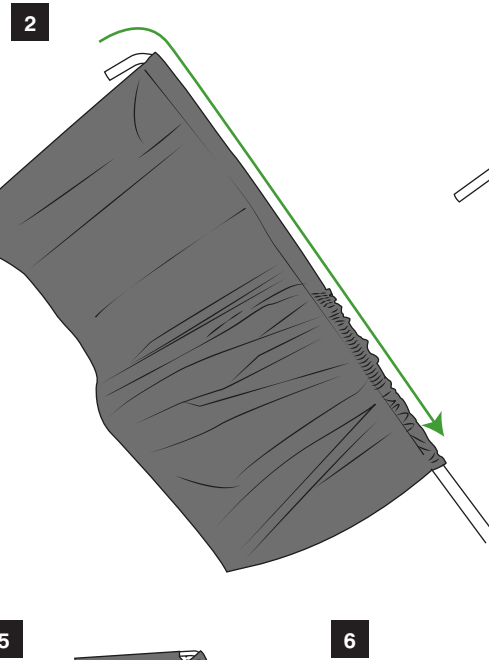

# Formulate Lite Rectangle

# FORMULATE

Fabric Displays  
Counters  
Retail Displays  
Exhibition & Hanging Displays

Important note: These instructions are based on assembling the medium version. Other size kits will have slightly different configurations of poles but can still be assembled in the same way.