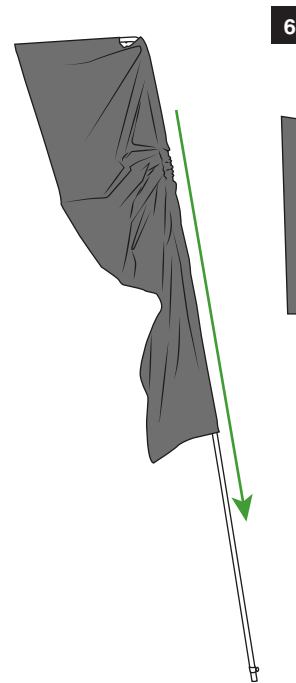

# Formulate Lite Rectangle

# FORMULATE

Fabric Displays  
Counters  
Retail Displays  
Exhibition & Hanging Displays

Important note: These instructions are based on assembling the medium version. Other size kits will have slightly different configurations of poles but can still be assembled in the same way.