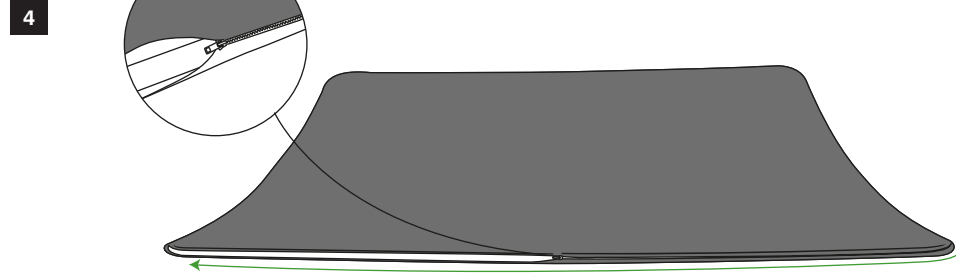

Formulate Vertical Curve

Important note: These instructions are based on assembling the 3m version. Other size kits will have slightly different configurations of poles but can still be assembled in the same way.

Note: Central pole is longer

FORMULATE

Fabric Displays
Counters
Retail Displays
Exhibition & Hanging Displays

FORMULATE

Fabric Displays
Counters
Retail Displays
Exhibition &
Hanging Displays