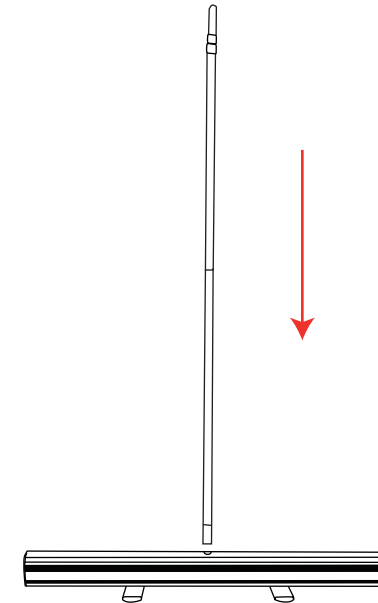

Giant Mosquito

Height (mm)	Weight (kg)
850mm	4.35kg
1000mm	4.68kg
1200mm	6.28kg
1500mm	7.12kg
2000mm	8.54kg

Visible graphic Area: 3000mm(h) x 850/1000/1200/1500/2000mm(w)
Recommended Graphic Thickness: 300 microns

Giant Mosquito

1

2

3

4

Giant Mosquito

Attaching Graphic