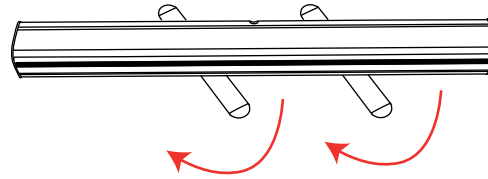

Giant Mosquito

Height (mm)	Weight (kg)
850mm	4.35kg
1000mm	4.68kg
1200mm	6.28kg
1500mm	7.12kg
2000mm	8.54kg

Visible graphic Area: 3000mm(h) x 850/1000/1200/1500/2000mm(w)
Recommended Graphic Thickness: 300 microns

Giant Mosquito

1

2

3

4

Giant Mosquito

Attaching Graphic