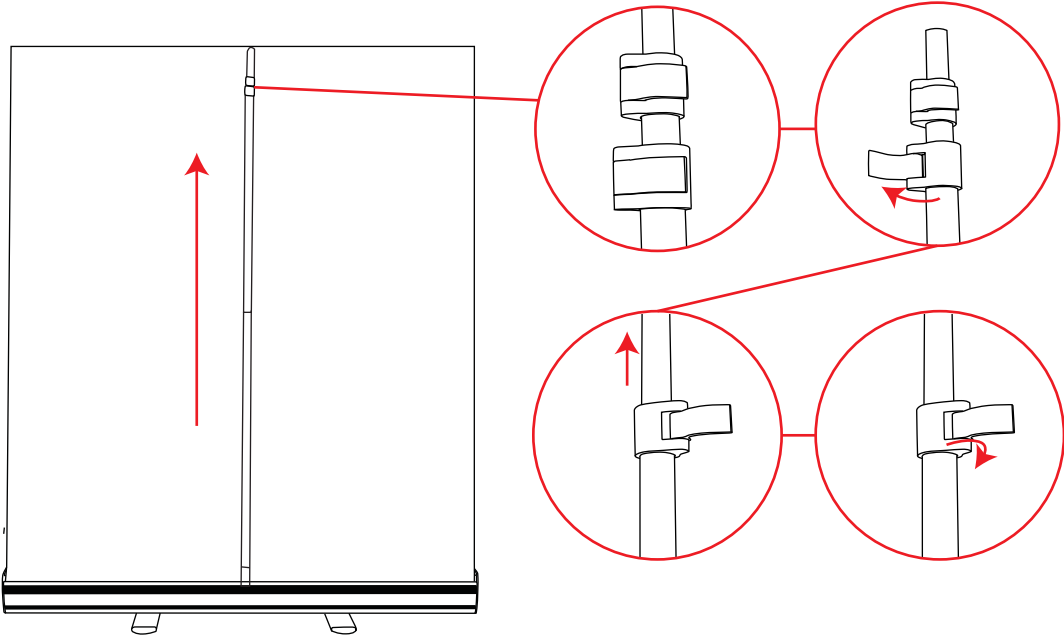

Giant Mosquito

Height (mm)	Weight (kg)
850mm	4.35kg
1000mm	4.68kg
1200mm	6.28kg
1500mm	7.12kg
2000mm	8.54kg

Visible graphic Area: 3000mm(h) x 850/1000/1200/1500/2000mm(w)
Recommended Graphic Thickness: 300 microns

Giant Mosquito

1

2

3

4

Giant Mosquito

Attaching Graphic