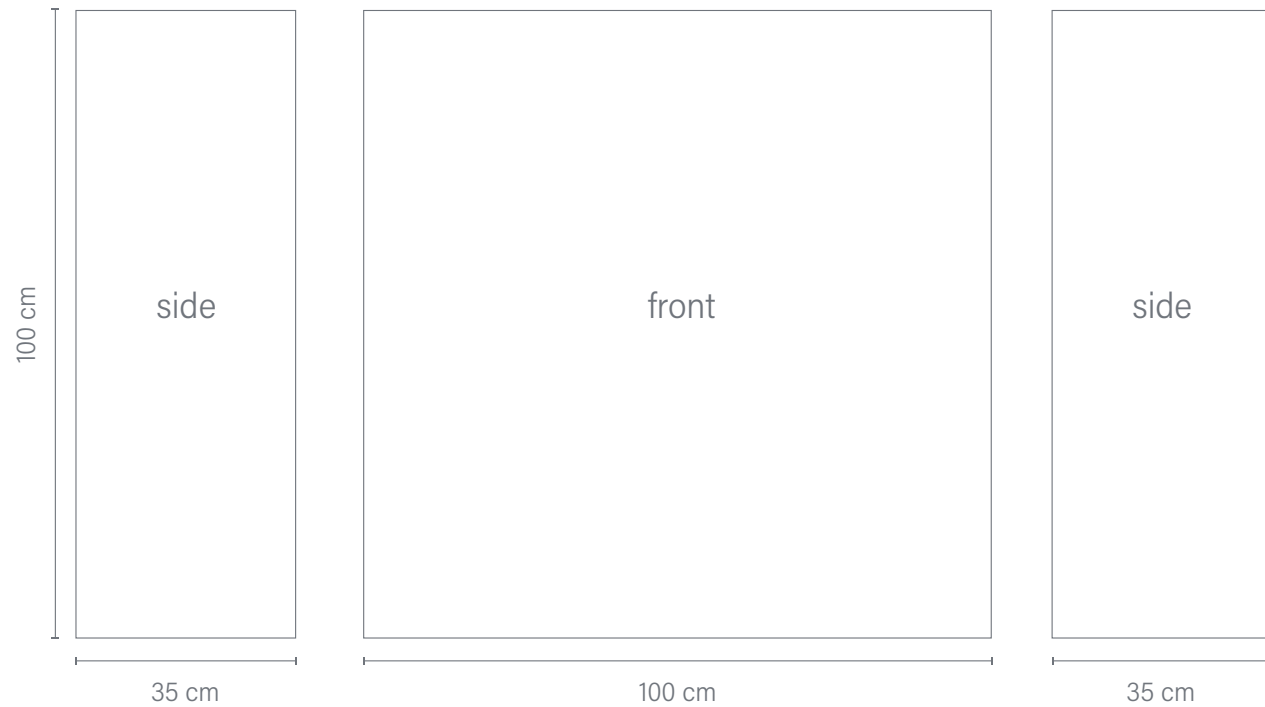

PRINTING TEMPLATE

Pop-up Counter Berlin | 166 x 100 cm (visible printsize) | front with two endcaps

+ 1 cm recommended bleed on each side

PRINTING TEMPLATE

Pop-up Counter Berlin | Backlit | 100 x 100 x 35 cm (visible printsize) | separate endcaps

+ 1 cm recommended bleed on each side

PRINTING TEMPLATE

Pop-up London 1 x 3 | straight | 78 x 224 x 33 cm (visible printsize) | separate endcaps

+ 1 cm recommended bleed on each side

PRINTING TEMPLATE

Pop-up London 1 x 3 | Backlit | straight | 78 x 224 x 35 cm (visible printsize) | separate endcaps

+ 1 cm recommended bleed on each side

PRINTING TEMPLATE

Pop-up London 1 x 3 | straight | 144 x 224 cm (visible printsize) | front with two endcaps

+ 1 cm recommended bleed on each side

PRINTING TEMPLATE

Pop-up London 2 x 3 | straight | 150 x 224 x 33 cm (visible printsize) | separate endcaps

Pop-up London 5 x 3 | straight | 372 x 224 x 33 cm (visible printsize) | separate endcaps

+ 1 cm recommended bleed on each side

PRINTING TEMPLATE

Pop-up London 5 x 3 | straight | 438 x 224 cm (visible printsize) | front with two endcaps