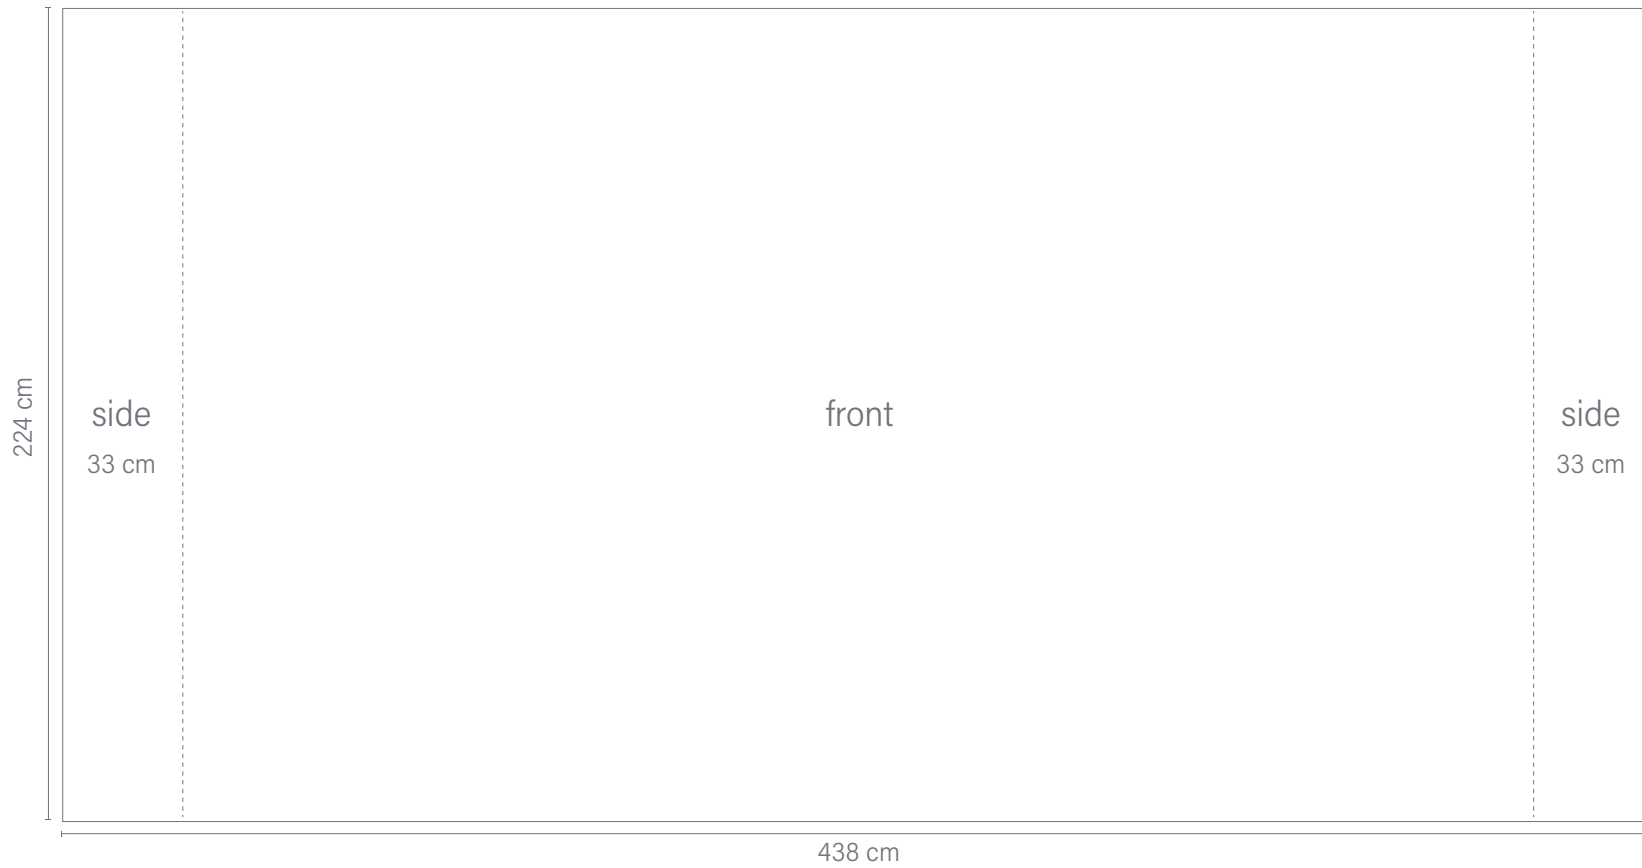

+ 1 cm recommended bleed on each side

PRINTING TEMPLATE

Pop-up London 3 x 4 | Backlit | straight | 224 x 298 x 35 cm (visible printsize) | separate endcaps

+ 1 cm recommended bleed on each side

PRINTING TEMPLATE

+ 1 cm recommended bleed on each side

PRINTING TEMPLATE

Pop-up London 4 x 3 | Backlit | straight | 298 x 224 x 35 cm (visible printsize) | separate endcaps

+ 1 cm recommended bleed on each side

PRINTING TEMPLATE

Pop-up London 5 x 3 | straight | 372 x 224 x 33 cm (visible printsize) | separate endcaps

+ 1 cm recommended bleed on each side

PRINTING TEMPLATE

Pop-up London 5 x 3 | straight | 438 x 224 cm (visible printsize) | front with two endcaps

+ 1 cm recommended bleed on each side

PRINTING TEMPLATE

Pop-up London 5 x 3 | Backlit | straight | 372 x 224 x 35 cm (visible printsize) | separate endcaps

+ 1 cm recommended bleed on each side

PRINTING TEMPLATE