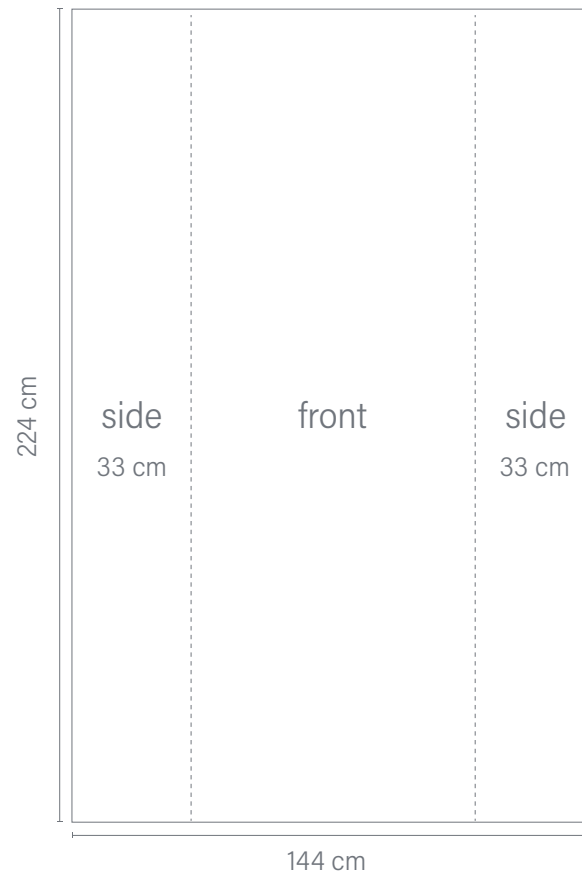

PRINTING TEMPLATE

Pop-up Counter Berlin | 166 x 100 cm (visible printsize) | front with two endcaps

+ 1 cm recommended bleed on each side

PRINTING TEMPLATE

Pop-up Counter Berlin | Backlit | 100 x 100 x 35 cm (visible printsize) | separate endcaps

+ 1 cm recommended bleed on each side

PRINTING TEMPLATE

Pop-up London 1 x 3 | straight | 78 x 224 x 33 cm (visible printsize) | separate endcaps

+ 1 cm recommended bleed on each side

PRINTING TEMPLATE

Pop-up London 1 x 3 | Backlit | straight | 78 x 224 x 35 cm (visible printsize) | separate endcaps

+ 1 cm recommended bleed on each side

PRINTING TEMPLATE

Pop-up London 1 x 3 | straight | 144 x 224 cm (visible printsize) | front with two endcaps

+ 1 cm recommended bleed on each side

PRINTING TEMPLATE

Pop-up London 2 x 3 | straight | 150 x 224 x 33 cm (visible printsize) | separate endcaps

+ 1 cm recommended bleed on each side

PRINTING TEMPLATE

Pop-up London 2 x 3 | straight | 216 x 224 cm (visible printsize) | front with two endcaps

+ 1 cm recommended bleed on each side

PRINTING TEMPLATE

Pop-up London 2 x 3 | Backlit | straight | 150 x 224 x 35 cm (visible printsize) | separate endcaps