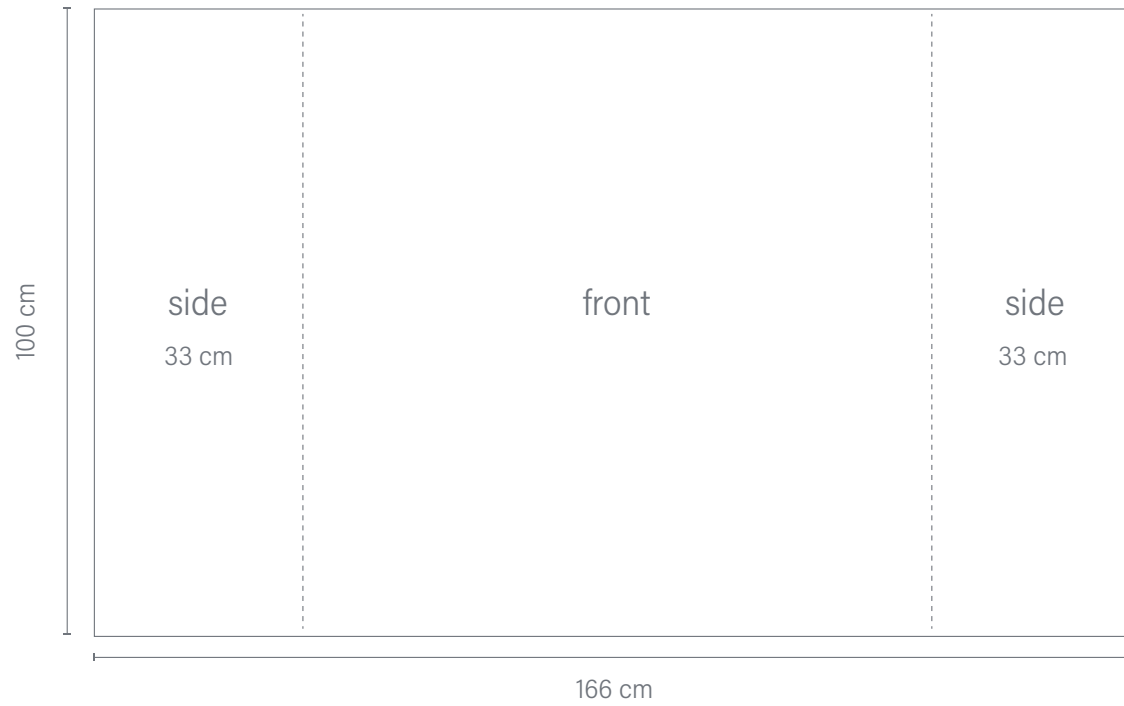

PRINTING TEMPLATE

Pop-up Counter Berlin | 166 x 100 cm (visible printsize) | front with two endcaps

+ 1 cm recommended bleed on each side

PRINTING TEMPLATE

Pop-up Counter Berlin | Backlit | 100 x 100 x 35 cm (visible printsize) | separate endcaps

+ 1 cm recommended bleed on each side

PRINTING TEMPLATE

Pop-up London 1 x 3 | straight | 78 x 224 x 33 cm (visible printsize) | separate endcaps

+ 1 cm recommended bleed on each side

PRINTING TEMPLATE

Pop-up London 1 x 3 | Backlit | straight | 78 x 224 x 35 cm (visible printsize) | separate endcaps

+ 1 cm recommended bleed on each side

PRINTING TEMPLATE

Pop-up London 3 x 3 | Backlit | straight | 224 x 224 x 35 cm (visible printsize) | separate endcaps

+ 1 cm recommended bleed on each side

PRINTING TEMPLATE

Pop-up London 3 x 4 | straight | 224 x 298 x 33 cm (visible printsize) | separate endcaps

+ 1 cm recommended bleed on each side

PRINTING TEMPLATE

Pop-up London 3 x 4 | straight | 290 x 298 cm (visible printsize) | front | with two endcaps