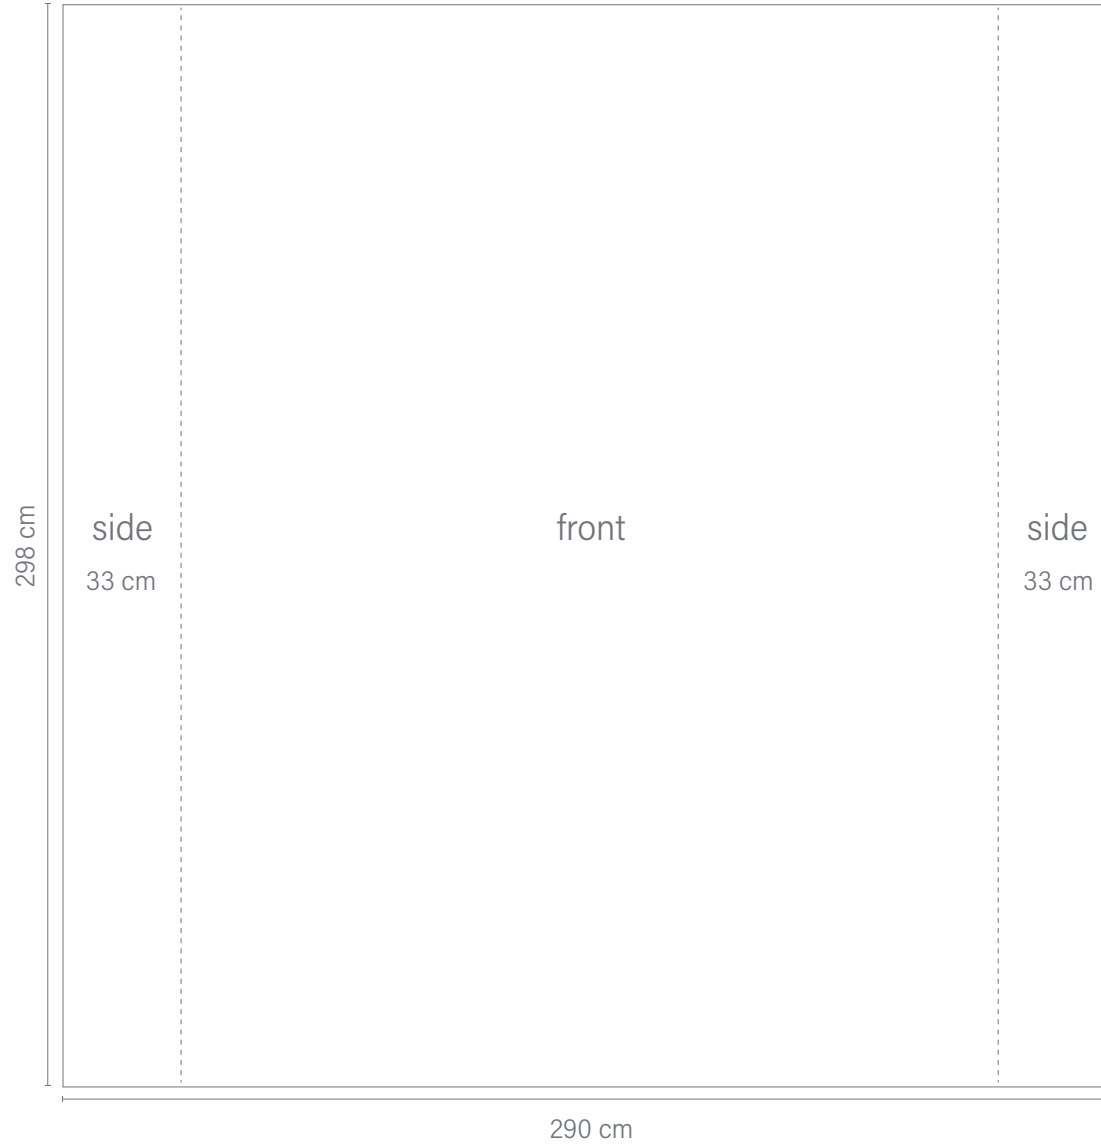

+ 1 cm recommended bleed on each side

PRINTING TEMPLATE

Pop-up London 3 x 3 | Backlit | straight | 224 x 224 x 35 cm (visible printsize) | separate endcaps

+ 1 cm recommended bleed on each side

PRINTING TEMPLATE

+ 1 cm recommended bleed on each side

PRINTING TEMPLATE

Pop-up London 3 x 4 | Backlit | straight | 224 x 298 x 35 cm (visible printsize) | separate endcaps

+ 1 cm recommended bleed on each side

PRINTING TEMPLATE

+ 1 cm recommended bleed on each side

PRINTING TEMPLATE

Pop-up London 4 x 3 | Backlit | straight | 298 x 224 x 35 cm (visible printsize) | separate endcaps

+ 1 cm recommended bleed on each side

PRINTING TEMPLATE

+ 1 cm recommended bleed on each side

PRINTING TEMPLATE

Pop-up London 5 x 3 | Backlit | straight | 372 x 224 x 35 cm (visible printsize) | separate endcaps

+ 1 cm recommended bleed on each side

PRINTING TEMPLATE