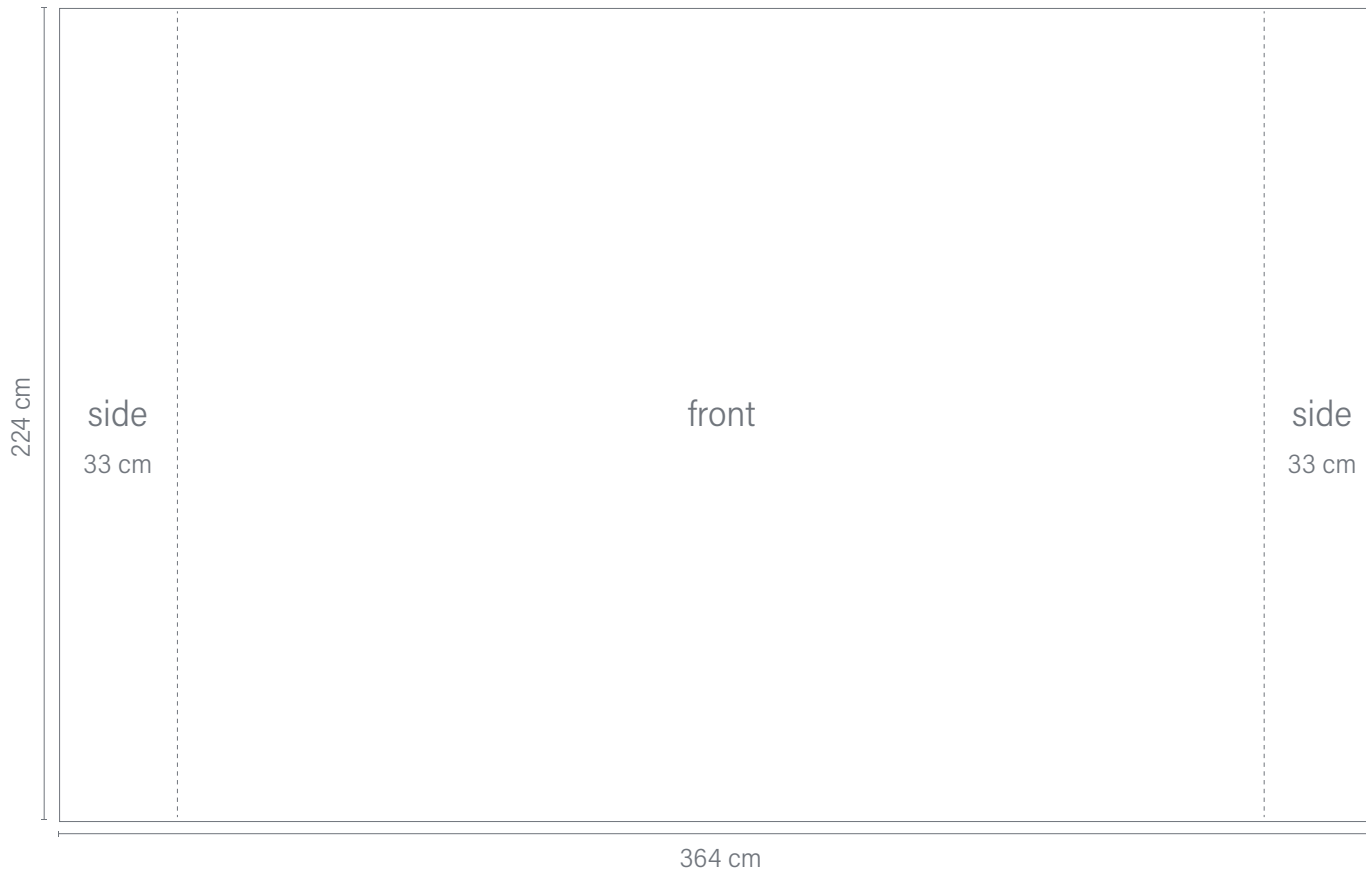

+ 1 cm recommended bleed on each side

PRINTING TEMPLATE

Pop-up London 3 x 4 | Backlit | straight | 224 x 298 x 35 cm (visible printsize) | separate endcaps

+ 1 cm recommended bleed on each side

PRINTING TEMPLATE

Pop-up London 4 x 3 | straight | 298 x 224 x 33 cm (visible printsize) | separate endcaps

+ 1 cm recommended bleed on each side

PRINTING TEMPLATE

Pop-up London 4 x 3 | straight | 364 x 224 cm (visible printsize) | front | with two endcaps

+ 1 cm recommended bleed on each side

PRINTING TEMPLATE

Pop-up London 4 x 3 | Backlit | straight | 298 x 224 x 35 cm (visible printsize) | separate endcaps

+ 1 cm recommended bleed on each side

PRINTING TEMPLATE

Pop-up London 5 x 3 | straight | 372 x 224 x 33 cm (visible printsize) | separate endcaps

+ 1 cm recommended bleed on each side

PRINTING TEMPLATE

Pop-up London 5 x 3 | straight | 438 x 224 cm (visible printsize) | front with two endcaps