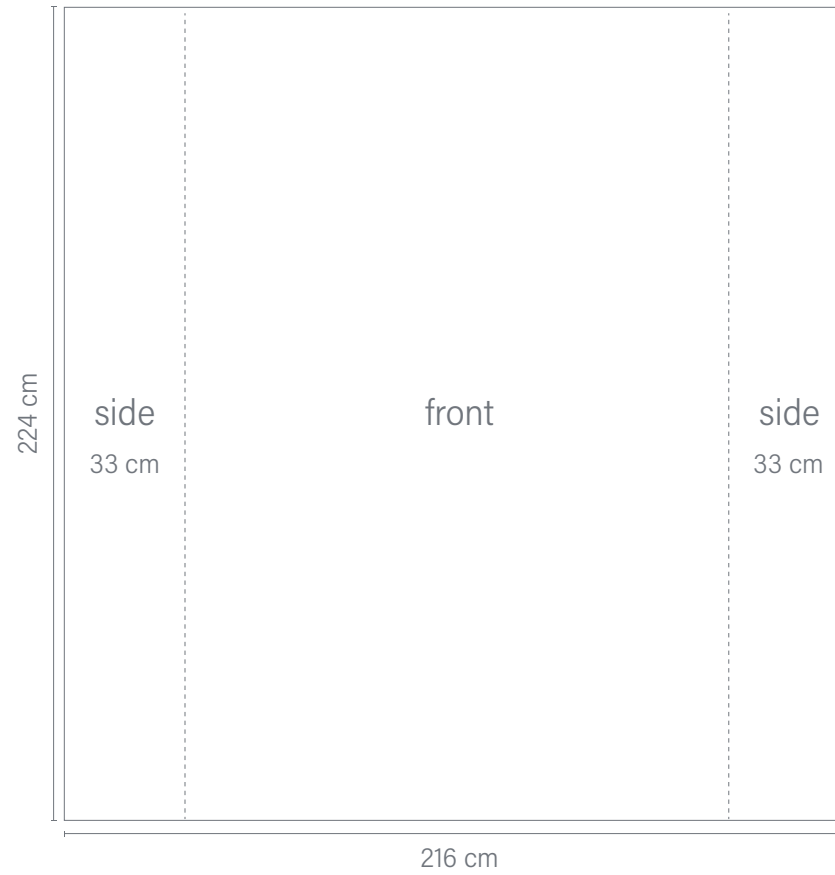

PRINTING TEMPLATE

Pop-up Counter Berlin | 166 x 100 cm (visible printsize) | front with two endcaps

+ 1 cm recommended bleed on each side

PRINTING TEMPLATE

Pop-up Counter Berlin | Backlit | 100 x 100 x 35 cm (visible printsize) | separate endcaps

+ 1 cm recommended bleed on each side

PRINTING TEMPLATE

Pop-up London 1 x 3 | straight | 78 x 224 x 33 cm (visible printsize) | separate endcaps

+ 1 cm recommended bleed on each side

PRINTING TEMPLATE

Pop-up London 1 x 3 | Backlit | straight | 78 x 224 x 35 cm (visible printsize) | separate endcaps

+ 1 cm recommended bleed on each side

PRINTING TEMPLATE

Pop-up London 1 x 3 | straight | 144 x 224 cm (visible printsize) | front with two endcaps

+ 1 cm recommended bleed on each side

PRINTING TEMPLATE

Pop-up London 2 x 3 | straight | 150 x 224 x 33 cm (visible printsize) | separate endcaps

+ 1 cm recommended bleed on each side

PRINTING TEMPLATE

Pop-up London 2 x 3 | straight | 216 x 224 cm (visible printsize) | front with two endcaps

+ 1 cm recommended bleed on each side

PRINTING TEMPLATE

Pop-up London 2 x 3 | Backlit | straight | 150 x 224 x 35 cm (visible printsize) | separate endcaps