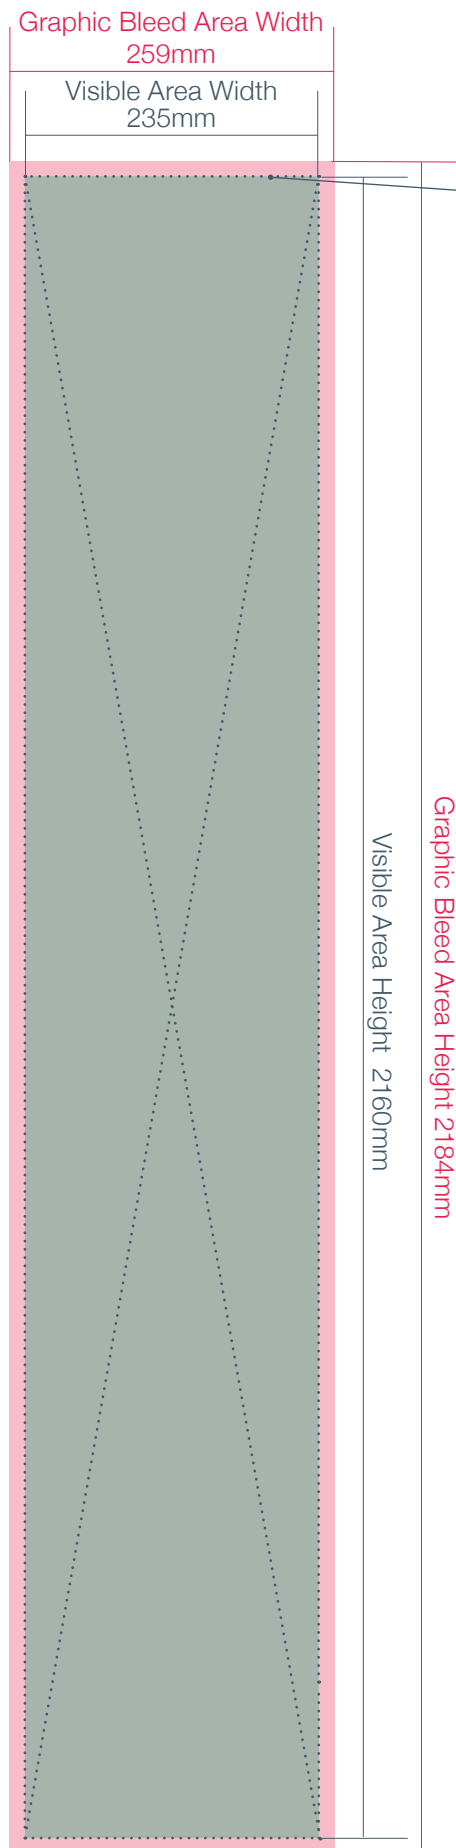

LINK² PANEL
DIMENSIONS
2175mm
HEIGHT

Link² Graphic Template
Link² Corner Graphic Template

Overall Graphic Size

Link² Corner Graphic Template

Visible Graphic Area 

Bleed Area 

WARNING: Top of corner graphic panel should align to the top of the other panels in spread.