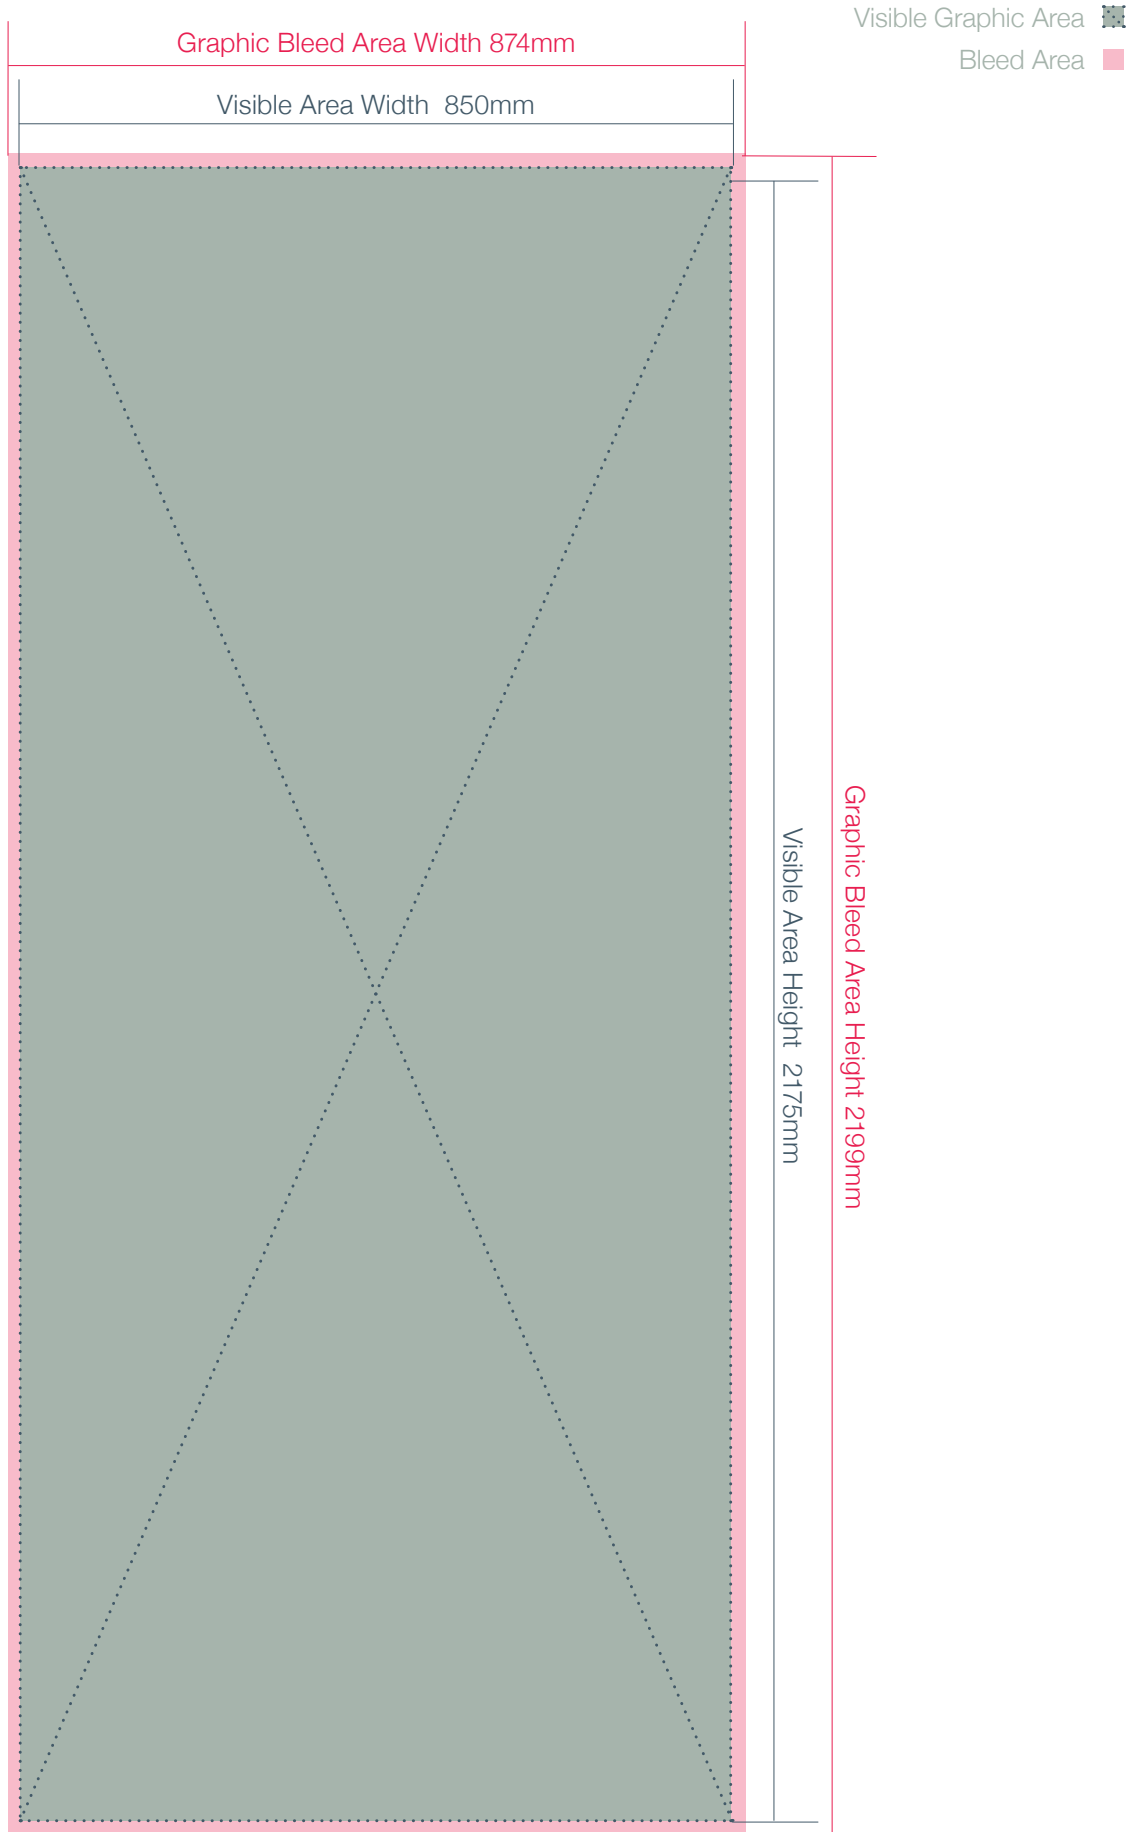

LINK² PANEL
DIMENSIONS
2175mm
HEIGHT

Link² Graphic Template
Link² Corner Graphic Template

Overall Graphic Size

Link² Corner Graphic Template

Visible Graphic Area 

Bleed Area 

WARNING: Top of corner graphic panel should align to the top of the other panels in spread.