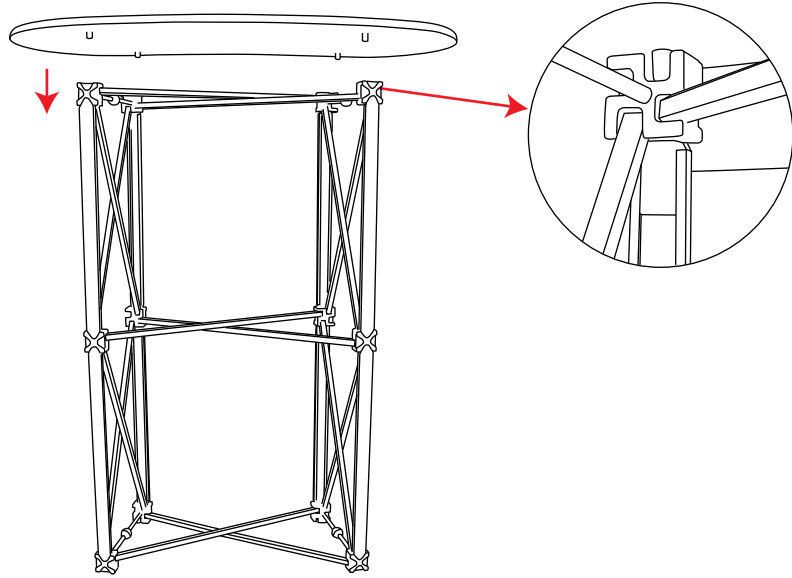

Pop up Counta 2x1

Also included:
x1 Roll of mag tape
x1 Hanger
x1 Kicker

Visible Graphic Area: 950mm(h) x 1540mm(w)
Recommended Graphic thickness: 440microns min

Pop up Counta 2x1

Pop up Counta 2x1

Graphic fixing