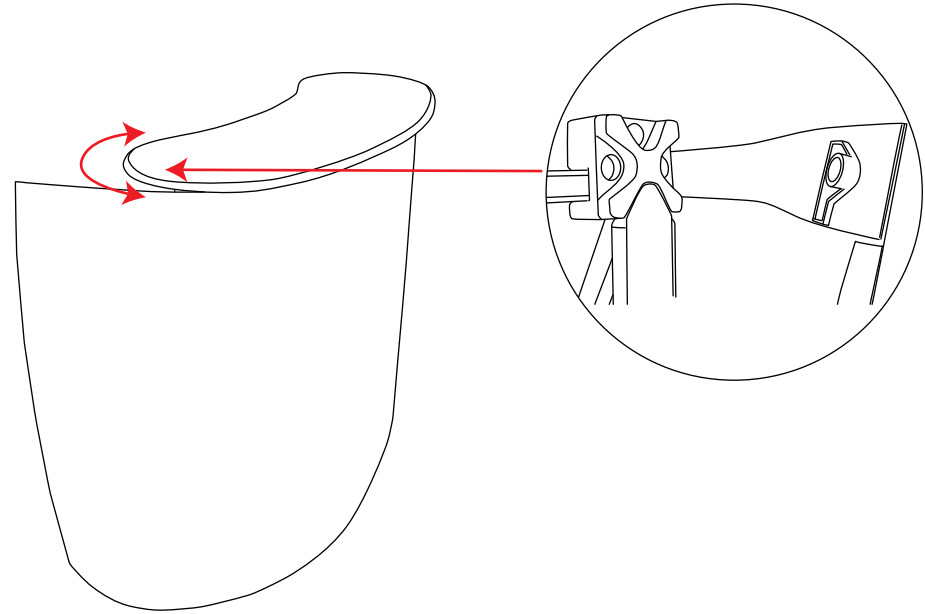

Pop up Counta 2x1

Also included:
x1 Roll of mag tape
x1 Hanger
x1 Kicker

Visible Graphic Area: 950mm(h) x 1540mm(w)
Recommended Graphic thickness: 440microns min

Pop up Counta 2x1

Pop up Counta 2x1

Graphic fixing