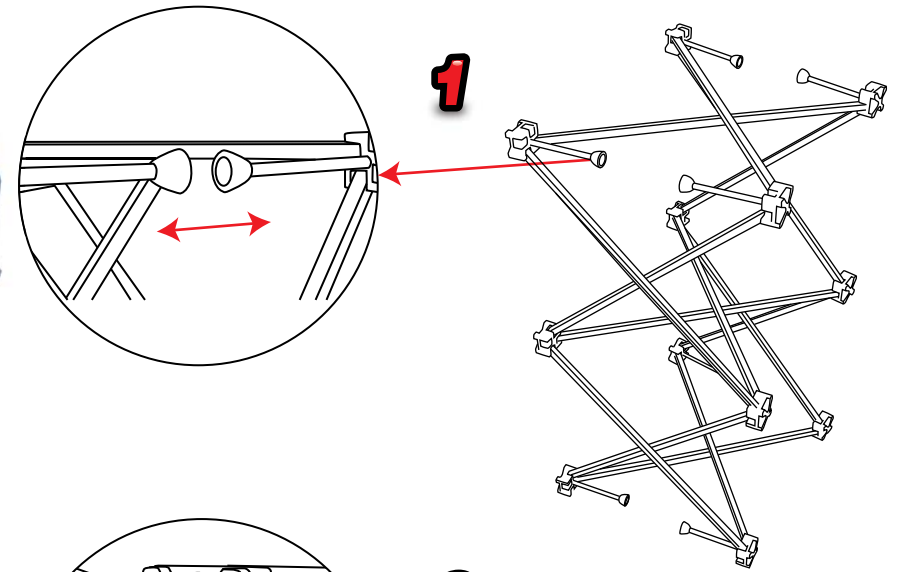

Pop up Counta 2x1

Also included:
x1 Roll of mag tape
x1 Hanger
x1 Kicker

Visible Graphic Area: 950mm(h) x 1540mm(w)
Recommended Graphic thickness: 440microns min

Pop up Counta 2x1

Pop up Counta 2x1

Graphic fixing