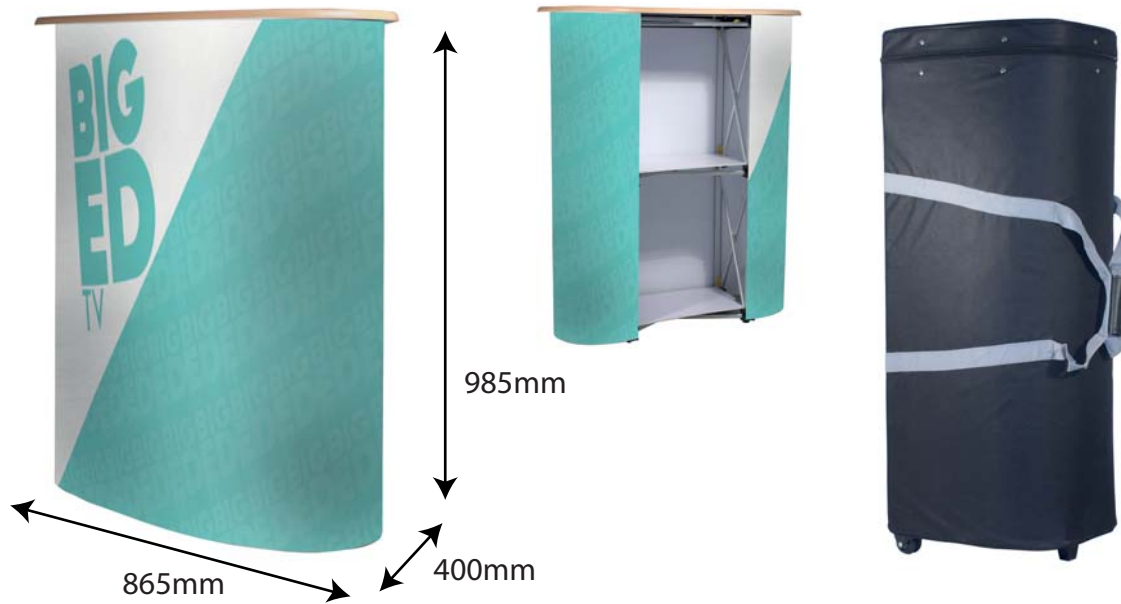

Pop up Counta 2x1

Also included:
x1 Roll of mag tape
x1 Hanger
x1 Kicker

Visible Graphic Area: 950mm(h) x 1540mm(w)
Recommended Graphic thickness: 440microns min

Pop up Counta 2x1

Pop up Counta 2x1

Graphic fixing