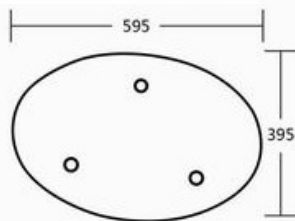

TEXstyle

Rectangular & Oval Counter Fabric Display

INE184012

Graphic Size : W1480 x H1000

INE184015

Graphic Size : W2390 x H1000