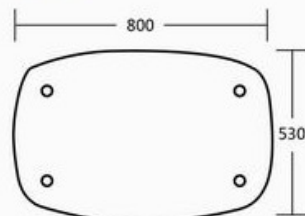

TEXstyle

Rectangular & Oval Counter Fabric Display

INE184012

Graphic Size : W1480 x H1000

INE184015

Graphic Size : W2390 x H1000