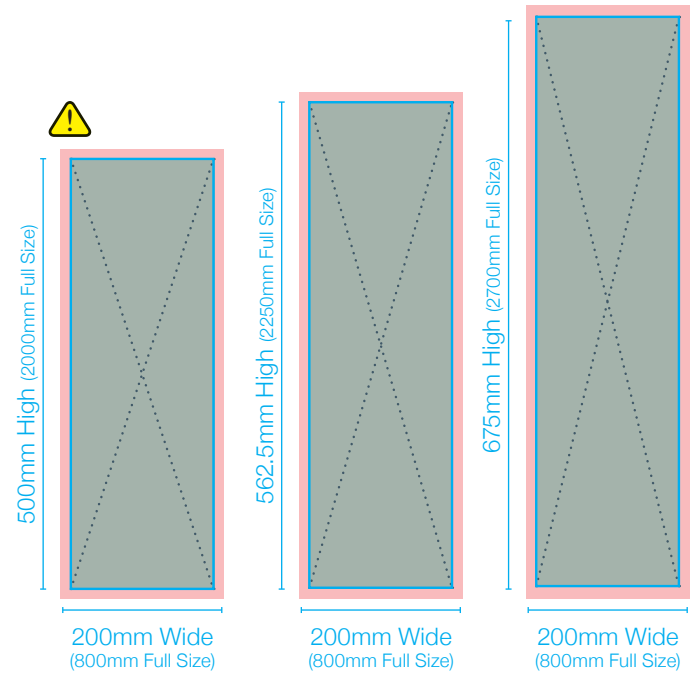

Bleed Area ■ Visible Graphic Area ■ Unprinted Cut Lines □

## 700 Wide Graphic Sizes

## 800 Wide Graphic Sizes

## 1000 Wide Graphic Sizes

**WARNING:** Bleed Area is 3mm (12mm at Full Size)