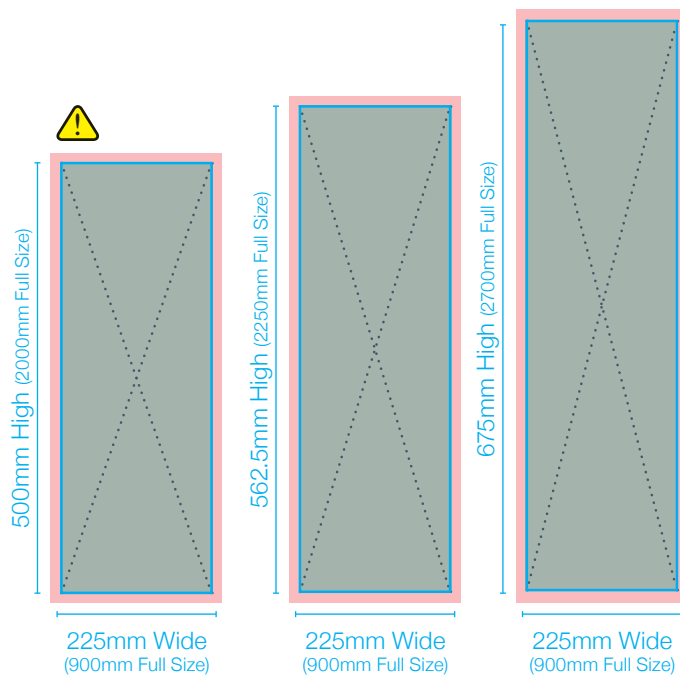

Bleed Area ■ Visible Graphic Area ■ Unprinted Cut Lines □

## 800 Wide Graphic Sizes

## 900 Wide Graphic Sizes

## 1000 Wide Graphic Sizes

**WARNING:** Bleed Area is 3mm (12mm at Full Size)