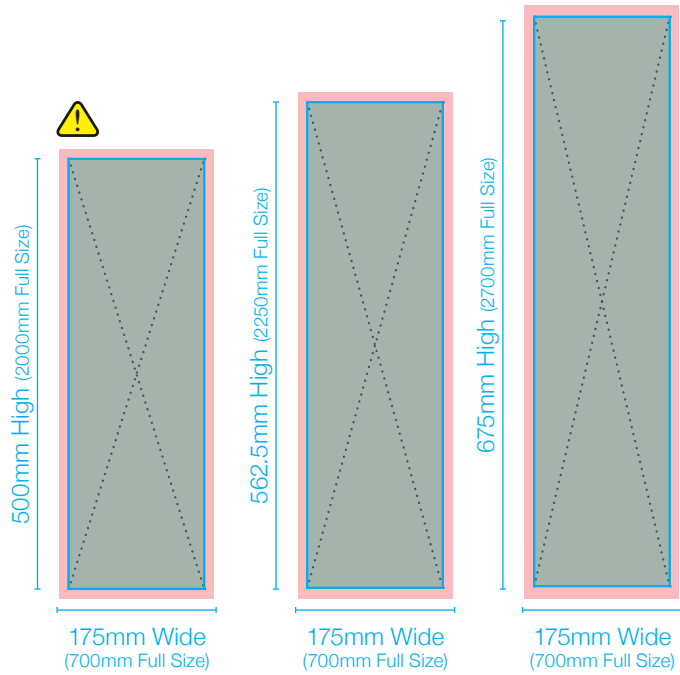

Bleed Area ■ Visible Graphic Area ■ Unprinted Cut Lines □

## 800 Wide Graphic Sizes

## 900 Wide Graphic Sizes

## 1000 Wide Graphic Sizes

**WARNING:** Bleed Area is 3mm (12mm at Full Size)