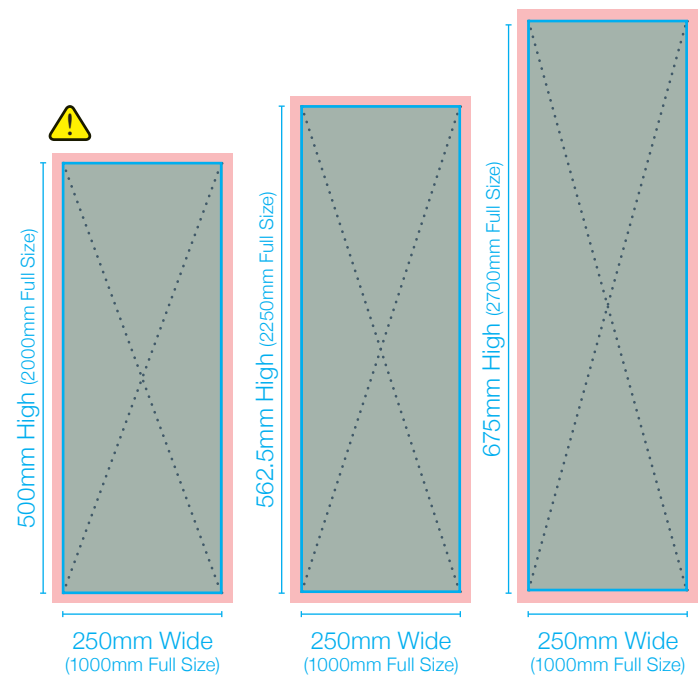

## 700 Wide Graphic Sizes

## 800 Wide Graphic Sizes

## 900 Wide Graphic Sizes

## 1000 Wide Graphic Sizes

**WARNING:** Bleed Area is 3mm (12mm at Full Size)